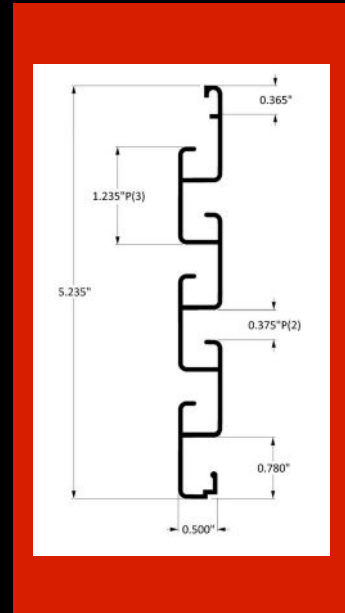

This goes one more step further to make your building truly unique.

METRONgarage

Interlocking Aluminum Slat Wall

Wood Tones as well as
Brushed Aluminum also
available

Heavy Duty

Our Interlocking Aluminum Slat Wall Panel is super tough and can handle your heavy storage loads!