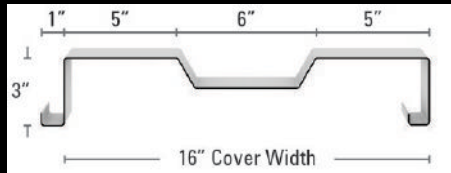

METRONgarage

Exterior Wall Cladding - Metal Panels

MSR Panel