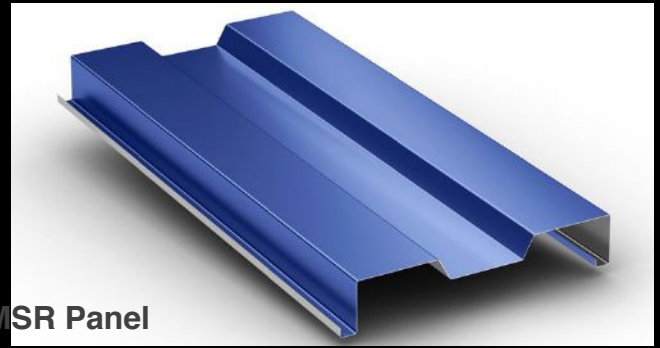

METRONgarage

Exterior Wall Cladding - Metal Panels

MSR Panel