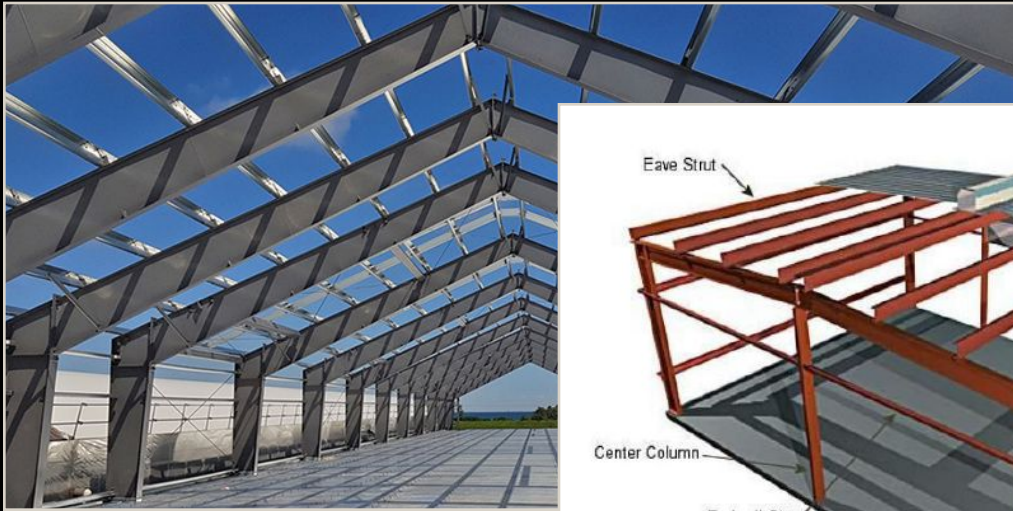

METRONgarage

I-3 Economic I-Beam Unpainted Steel Frame

- Less Expensive Frame System
- More industrial Look
- Requires covering support materials with claddings
- Can decrease clearance due to framing requirements
- The Frame can be painted at locations where the client would like to show
- Large spans may require additional support
- Utilize straight columns where possible to help maximum clearances
- Non Hidden Bolts and Fasteners require a little more planning to conceal in wall cavity