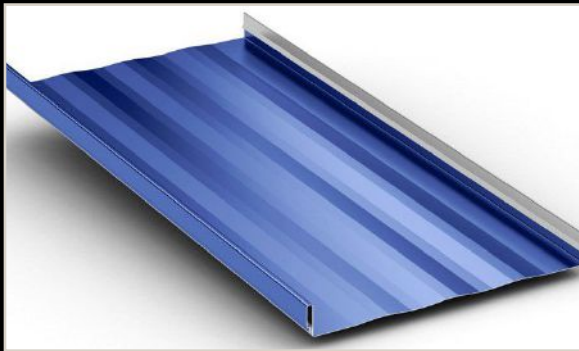

METRONgarage

Metal Roof Systems

We offer multiple Meta Roof systems to fit the aesthetic as well as location needs

We utilize multiple roof panel systems to meet the engineering requirements of your buildings location.

High Wind Load, High Snow Loads etc.

- 24 Gauge Curve Roof Systems
- Standing Seam Roof Systems
- Exposed Fastener Roof Systems
- 20 mm Daylight Polycarbonate Roof

Put A Lid On IT