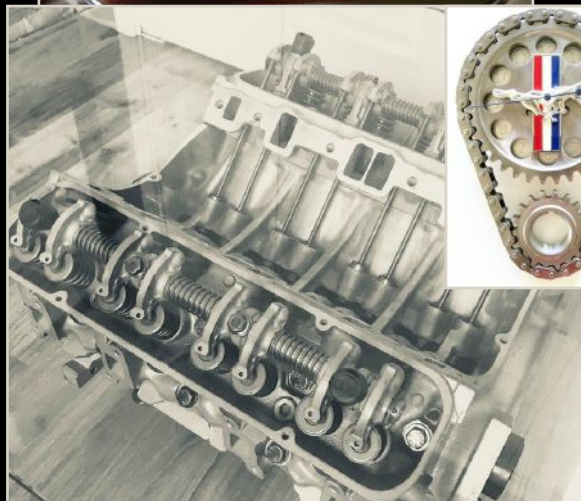

In our travels we find all sorts of interesting Automobile Memorabilia that help to personalize your space.

There are too many items to catalog but as we work together we would love to make reconditions (based on your car love) of items that might really add to your design.