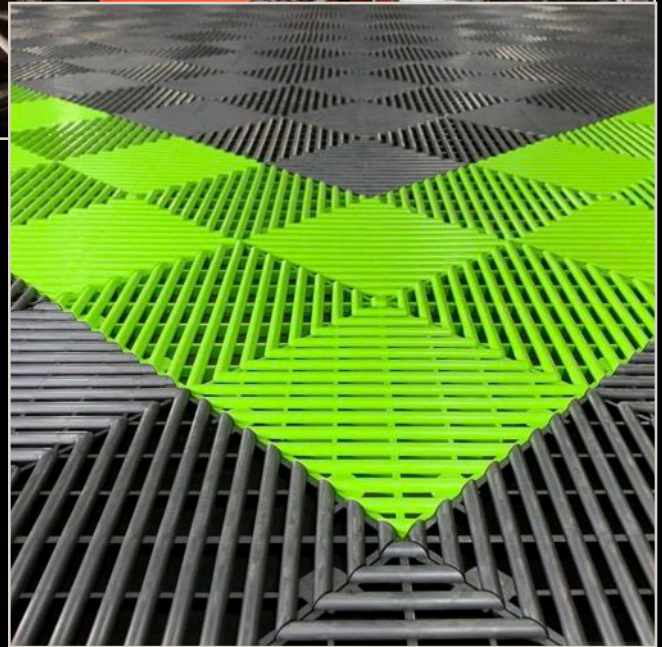

METRONgarage

Flooring / Tiles / Vinyl / Wood