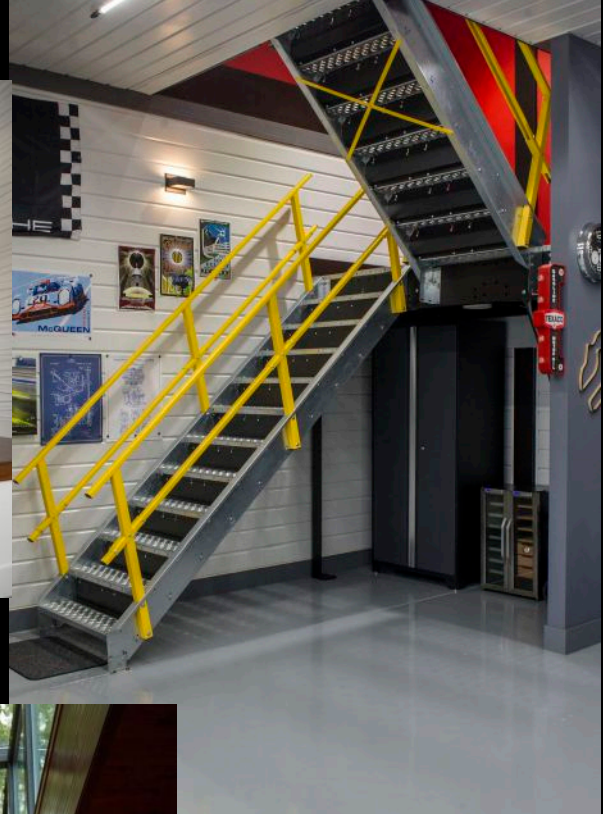

OSHA Style Industrial Stair