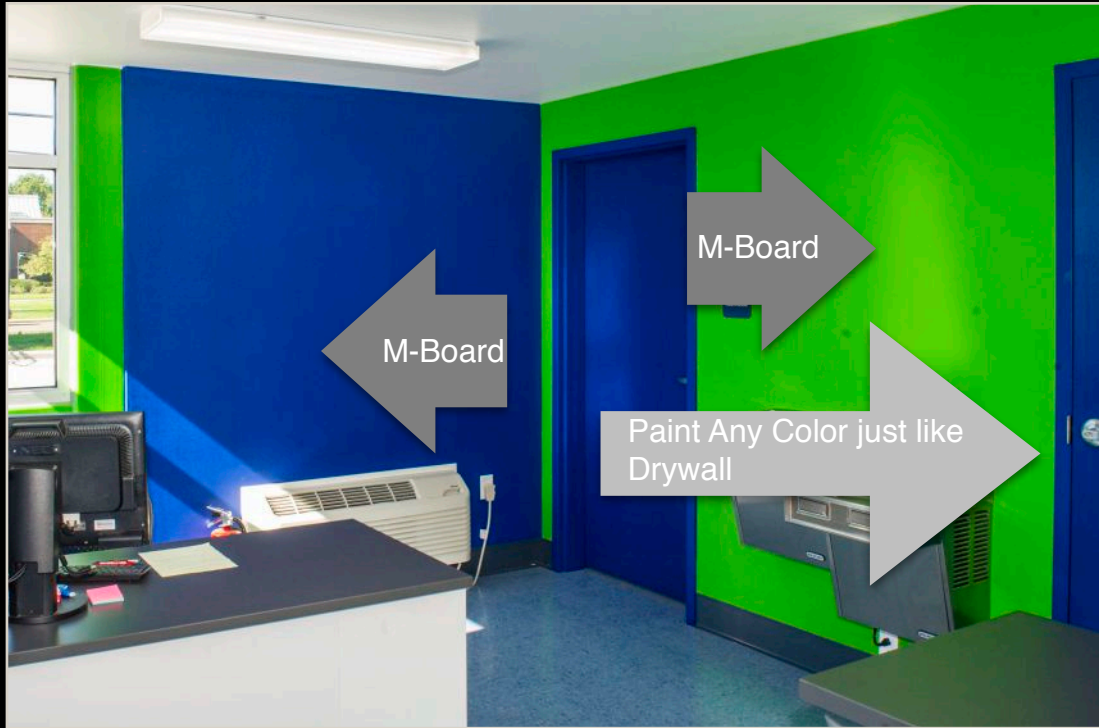

METRONgarage

Waterproof Wall Panels

M-Board

What is M-Board?

Well that is an excellent question and we will try to give a good definition.

It is a Magnesium - Based Panel Material that is: heat resistant, fire resistant, has extreme stiffness, and is a super durable, waterproof board that can be used as sheeting on the outside of your building envelope,

It can also be used in place drywall for your finished wall areas.

Anywhere that water or mildew could be a concern, you should consider M-Board.

- Impervious to Water
- Dimensionally Stable
- Structural when wet
- Does not warp
- Does not swell
- Does not delaminate
- Class A1 fire rated
- Completely Inorganic
- No termites
- No wood boring insects

Dry It