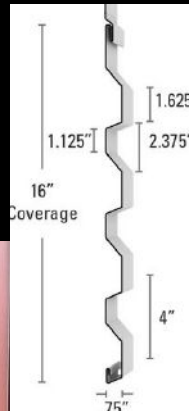

WAVE Panel

MFW Panel

MFW Panel

The Metron MFW Panel is an especially flexible cladding as it can have many different looks based upon the reveal spacing and or placing it in a vertical or horizontal orientation